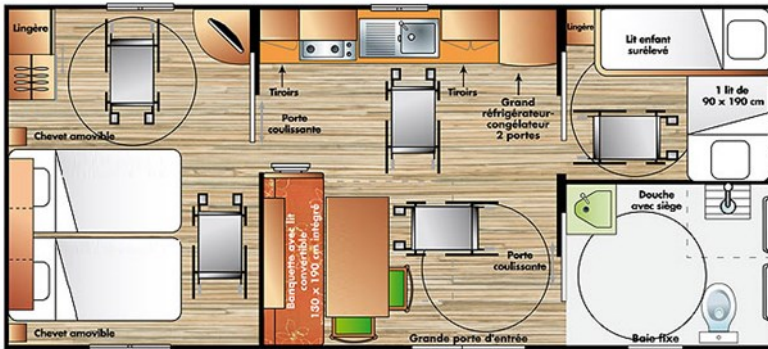

MOBILE-HOME AURENCE

32 m²

4 to 6 people

Year of manufacture : 2011

Room 1

Two 90 cm beds
Shelves and wardrobes

Room 2

Two 80cm bunkbeds
Shelves and wardrobes

Kitchen

Microwave
Electric coffee maker
Table top refrigerator
4-burner gas cooker
Dishes and cooking tools

Bathroom

Shower cabin
Washbasin with mixer tap
Electrical outlet
Not separated WC

Living room

Sofa
Table with 2 chairs