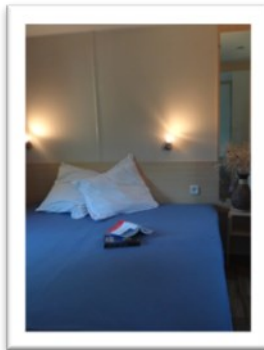

MOBILE-HOME AURENCE

32 m²

4 to 6 people

Year of manufacture : 2011

Room 1

Two 90 cm beds
Shelves and wardrobes

Room 2

Two 80cm bunkbeds
Shelves and wardrobes