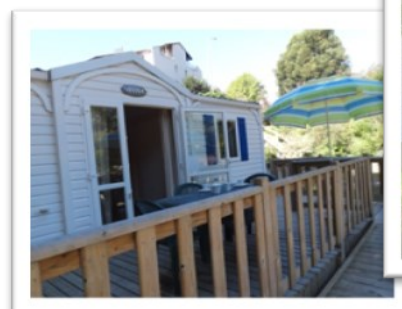

Other equipment

Raised wooden terrace with garden furniture + beach umbrella
Clothes drying rack

Municipal campsite ** « Les Grèves »

Rue Jean-Claude Papon – 87700 Aix-sur-Vienne

Tél. : 06 43 17 92 83 (May to September)