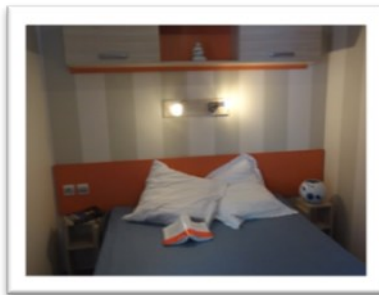

MOBILE HOME AIXETTE

32 m²

6 to 8 people

Year of manufacture : 2011

Room 1
140 cm bed
Shelves and wardrobes

Room 2 et 3
Two 80 cm beds
Shelves and wardrobes

Kitchen
Microwave
Electric coffee maker
Table top refrigerator
4-burner gas cooker
Dishes and cooking tools

Living room
Sofa
Table and 3 chairs

Bathroom
Shower cabin
Washbasin with mixer tap
Electrical outlet
Separated WC

Other equipment
Raised wooden terrace with garden furniture + beach umbrella
Clothes drying rack