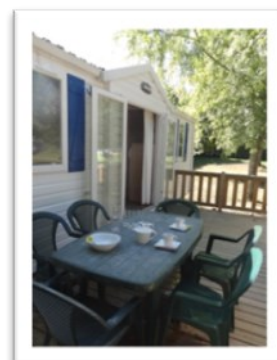

MOBILE HOME AIXETTE

32 m²

6 to 8 people

Year of manufacture : 2011

Room 1
140 cm bed
Shelves and wardrobes

Room 2 et 3
Two 80 cm beds
Shelves and wardrobes

Kitchen
Microwave
Electric coffee maker
Table top refrigerator
4-burner gas cooker
Dishes and cooking tools

Living room
Sofa
Table and 3 chairs

Bathroom
Shower cabin
Washbasin with mixer tap
Electrical outlet
Separated WC

Other equipment
Raised wooden terrace with garden furniture + beach umbrella
Clothes drying rack