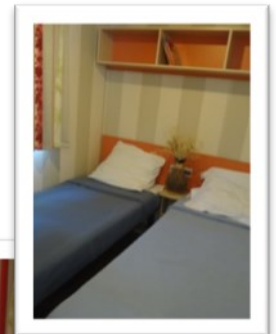

MOBILE HOME AIXETTE

32 m²

6 to 8 people

Year of manufacture : 2011

Room 1
140 cm bed
Shelves and wardrobes

Room 2 et 3
Two 80 cm beds
Shelves and wardrobes

Kitchen
Microwave
Electric coffee maker
Table top refrigerator
4-burner gas cooker
Dishes and cooking tools