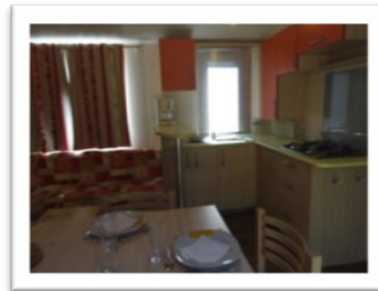

MOBILE HOME AIXETTE

32 m²

6 to 8 people

Year of manufacture : 2011

Room 1
140 cm bed
Shelves and wardrobes

Room 2 et 3
Two 80 cm beds
Shelves and wardrobes

Kitchen
Microwave
Electric coffee maker
Table top refrigerator
4-burner gas cooker
Dishes and cooking tools

Living room
Sofa
Table and 3 chairs

Bathroom
Shower cabin
Washbasin with mixer tap
Electrical outlet
Separated WC

Other equipment
Raised wooden terrace with garden furniture + beach umbrella
Clothes drying rack