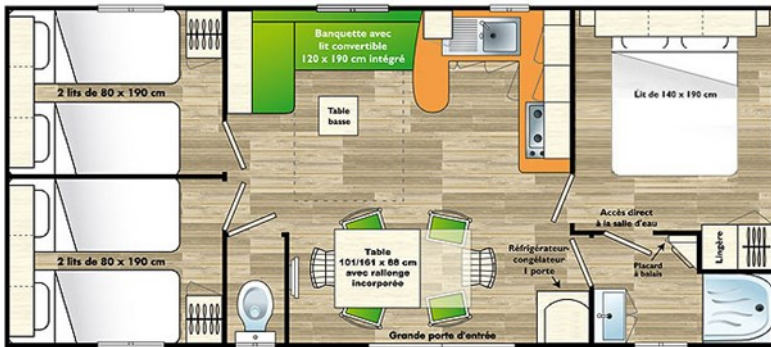

MOBILE HOME AIXETTE

32 m²

6 to 8 people

Year of manufacture : 2011

Room 1
140 cm bed
Shelves and wardrobes

Room 2 et 3
Two 80 cm beds
Shelves and wardrobes

Kitchen
Microwave
Electric coffee maker
Table top refrigerator
4-burner gas cooker
Dishes and cooking tools

Living room
Sofa
Table and 3 chairs

Bathroom
Shower cabin
Washbasin with mixer tap
Electrical outlet
Separated WC

Other equipment
Raised wooden terrace with garden furniture + beach umbrella
Clothes drying rack