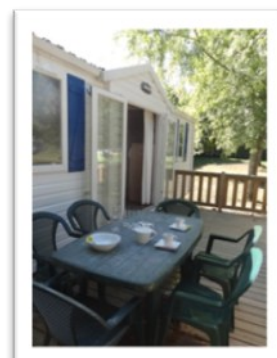

## MOBILE HOME AIXETTE

32 m<sup>2</sup>

6 to 8 people

Year of manufacture : 2011

**Room 1**  
140 cm bed  
Shelves and wardrobes

**Room 2 et 3**  
Two 80 cm beds  
Shelves and wardrobes

**Kitchen**  
Microwave  
Electric coffee maker  
Table top refrigerator  
4-burner gas cooker  
Dishes and cooking tools

**Living room**  
Sofa  
Table and 3 chairs

**Bathroom**  
Shower cabin  
Washbasin with mixer tap  
Electrical outlet  
Separated WC

**Other equipment**  
Raised wooden terrace with garden furniture + beach umbrella  
Clothes drying rack