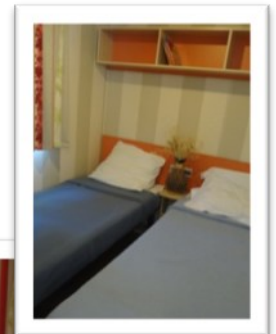

## MOBILE HOME AIXETTE

32 m<sup>2</sup>

6 to 8 people

Year of manufacture : 2011

**Room 1**  
140 cm bed  
Shelves and wardrobes

**Room 2 et 3**  
Two 80 cm beds  
Shelves and wardrobes

**Kitchen**  
Microwave  
Electric coffee maker  
Table top refrigerator  
4-burner gas cooker  
Dishes and cooking tools

**Living room**  
Sofa  
Table and 3 chairs

**Bathroom**  
Shower cabin  
Washbasin with mixer tap  
Electrical outlet  
Separated WC

**Other equipment**  
Raised wooden terrace with garden furniture + beach umbrella  
Clothes drying rack