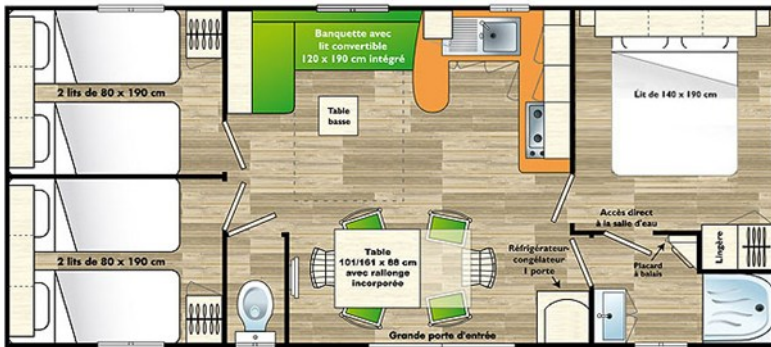

## MOBILE HOME AIXETTE

32 m<sup>2</sup>

6 to 8 people

Year of manufacture : 2011

**Room 1**  
140 cm bed  
Shelves and wardrobes

**Room 2 et 3**  
Two 80 cm beds  
Shelves and wardrobes

**Kitchen**  
Microwave  
Electric coffee maker  
Table top refrigerator  
4-burner gas cooker  
Dishes and cooking tools

**Living room**  
Sofa  
Table and 3 chairs

**Bathroom**  
Shower cabin  
Washbasin with mixer tap  
Electrical outlet  
Separated WC

**Other equipment**  
Raised wooden terrace with garden furniture + beach umbrella  
Clothes drying rack