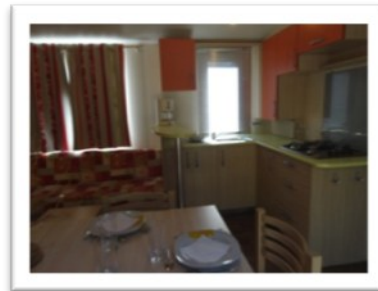

## MOBILE HOME AIXETTE

32 m<sup>2</sup>

6 to 8 people

Year of manufacture : 2011

**Room 1**  
140 cm bed  
Shelves and wardrobes

**Room 2 et 3**  
Two 80 cm beds  
Shelves and wardrobes

**Kitchen**  
Microwave  
Electric coffee maker  
Table top refrigerator  
4-burner gas cooker  
Dishes and cooking tools

**Living room**  
Sofa  
Table and 3 chairs

**Bathroom**  
Shower cabin  
Washbasin with mixer tap  
Electrical outlet  
Separated WC

**Other equipment**  
Raised wooden terrace with garden furniture + beach umbrella  
Clothes drying rack